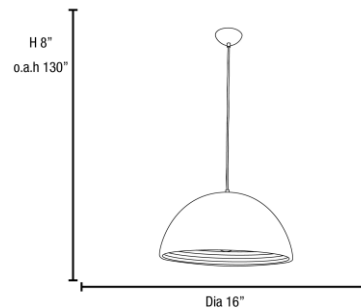

Stock Code: **23767LEDDLPGWH/SILV**

Collection: Astro

PRODUCT INFORMATION

Base: 23767 Parent: 23767LEDDLPG
Mounting Type: Ceiling UPC: 641594228663
Finish: Glossy White
Diffuser: Silver

PRODUCT MEASUREMENTS

FIXTURE	BACKPLATE / CANOPY
Length:	Length
Width:	Width:
Diameter 16"	Diameter:
Height: 8"	Height: 2.5"
Extension:	
Overall Height: 10-130"	

TECHNICAL SPECIFICATIONS

SPECIFICATIONS

Frame Material: Metal
Diffuser Material: N/A
Lamping Type: E-26 (Replaceable LED Jbox: Standard
Lamping Base: E-26 Lamp Wattage: 10 W
Lamp Quantity: 1 Total Wattage: 10 W
Voltage: 120v Lamps Included: Yes

Additional Notes:

10 feet of black linen coated wire included

Project Name: _____

Location: _____

Type: _____

Quantity: _____

Notes:

LINE DRAWING

IES FILE

In addition to Access Lighting's purchase and warranty terms and conditions, by signing below or placing an order, you agree that you are authorized to bind the entity placing any order and acknowledge the following: All of sizes and measurements are approximate and all images are for illustrative purposes only. In the event of an inconsistency, the "Product Measurements" section controls. There also may be slight differences in the colors and designs compared to the displayed and printed images.